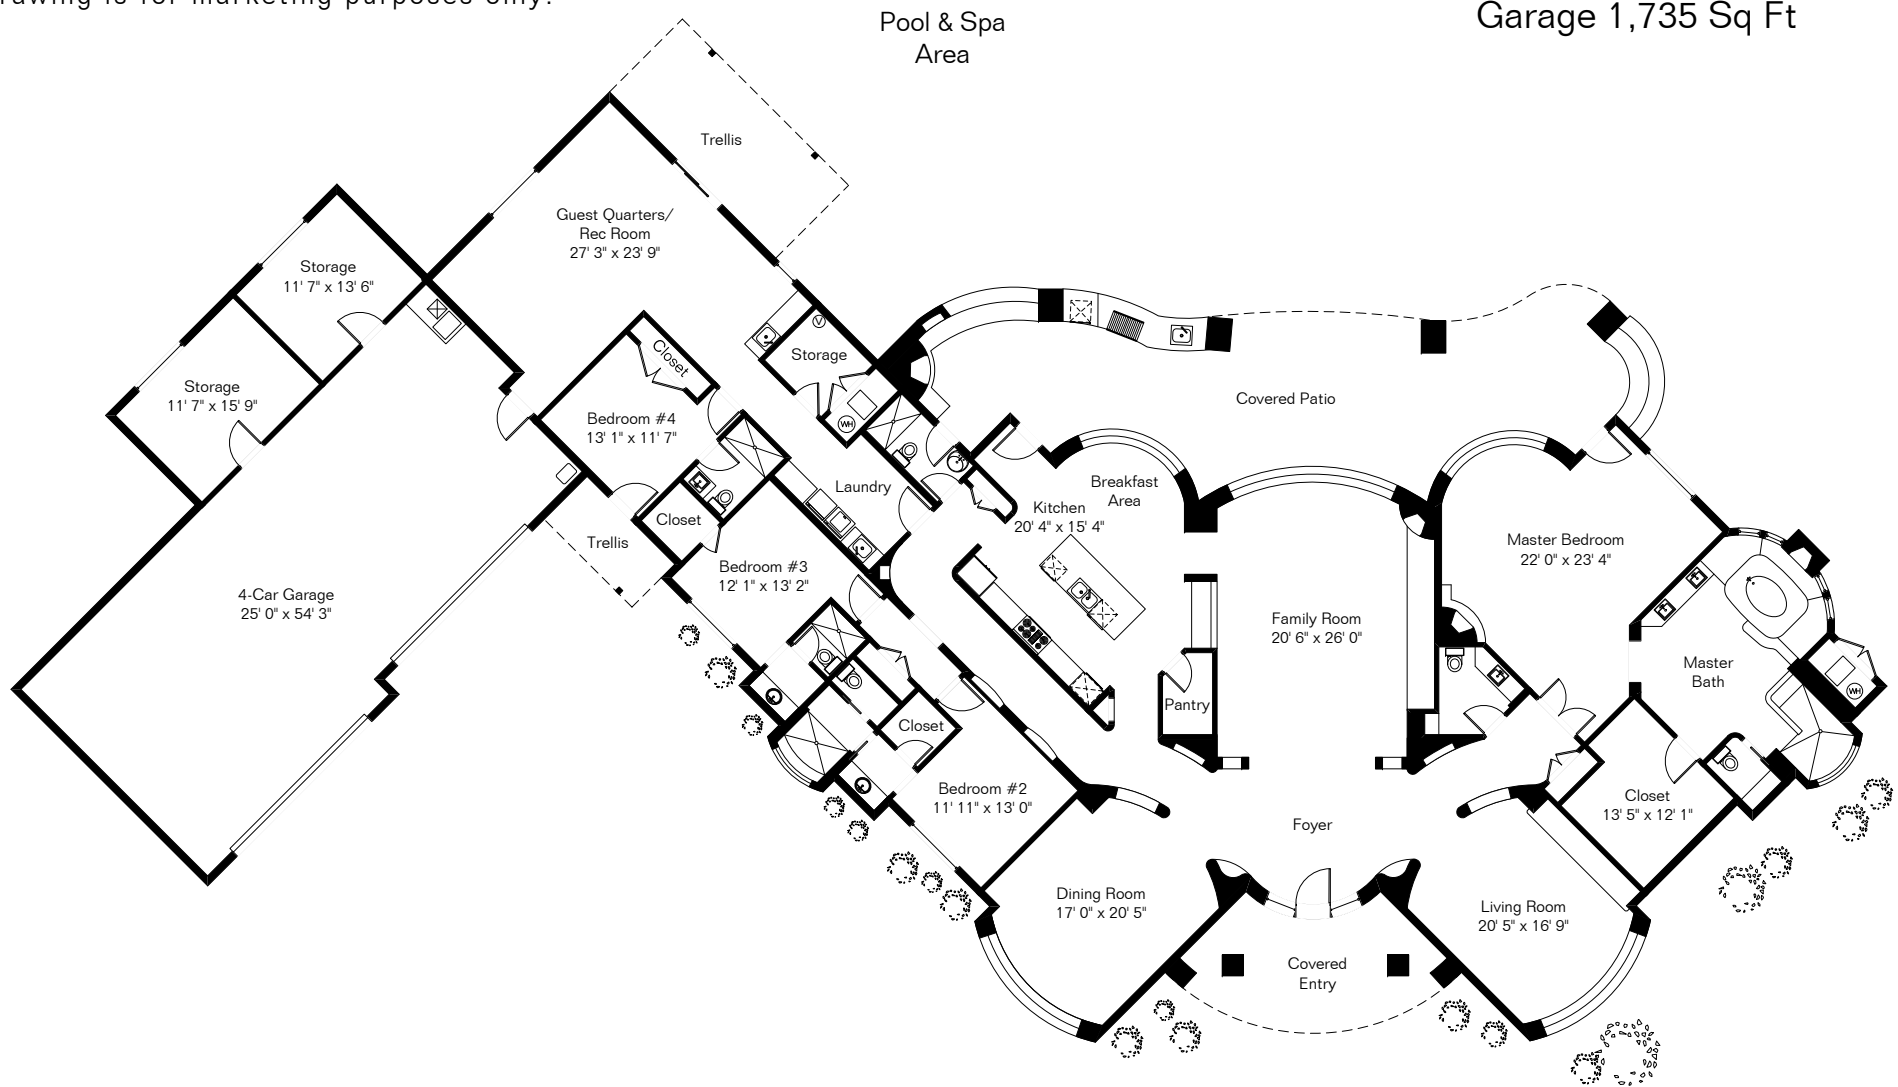

The square footages and room size information are deemed to be reliable but are not guaranteed and should be independently verified. This drawing is for marketing purposes only.

Living Area 5,431 Sq Ft  
Garage 1,735 Sq Ft

1593 E Sahuaro Blossom Pl

Site Visit May 2021

Copyright 2021 Floor Plans First! LLC  
All Rights Reserved.

Floor Plans First!  
See the Floor Plan First!  
FloorPlansFirst.com  
(520) 881-1500